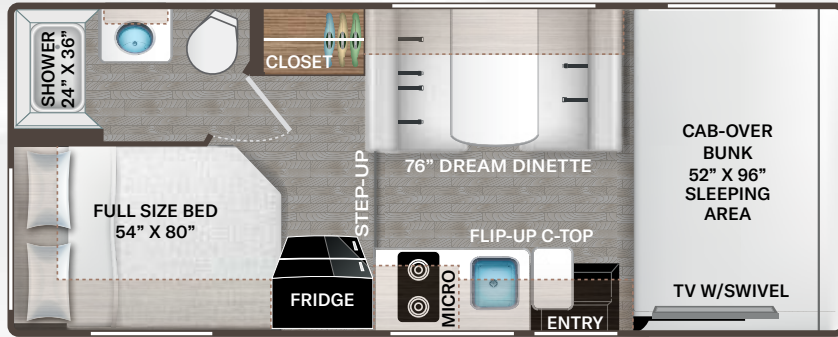

Floor Plans