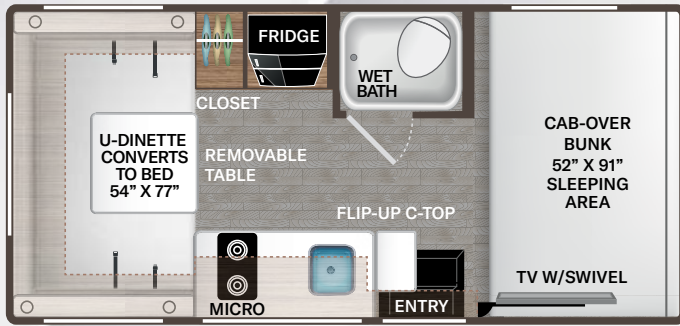

Floor Plans