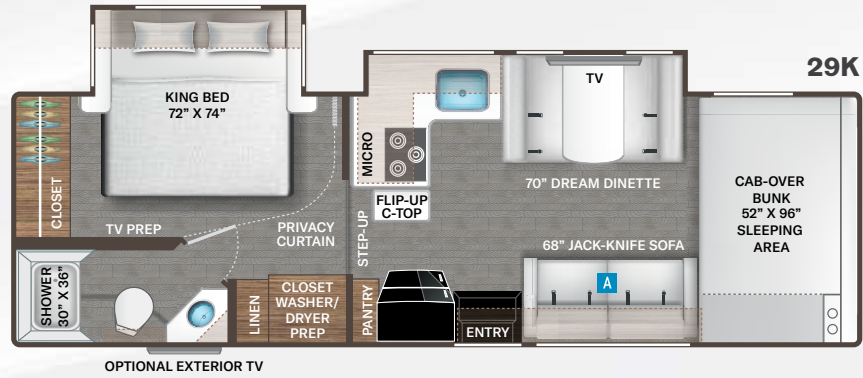

Option Available on
Select Floor Plans:

OPTIONAL THEATER SEATING

Use your phone's camera to find
out more information.
Just scan the code!

Floor Plans

OPTIONAL EXTERIOR TV

OPTIONAL EXTERIOR TV

OPTIONAL EXTERIOR KITCHEN

BEDROOM & BATHROOM OPTION

- 12-volt Attic Fan in Bedroom (27P, 28A & 28Z)

ENTERTAINMENT

- 40" SMART TV on Manual Swivel in Cab-Over (28A & 31MV)
- 40" Mid-Ship SMART TV in Living Area (27P, 28Z, 29K, 31EV & 31WV)
- TV Prep in Bedroom (N/A 27P)
- Hallway Bunks with Gear Net Storage (31EV)
- Satellite Mounting Backer in Roof

BEDROOM & BATHROOM

- Full Size Bed (21Z)
- Queen Size Bed (22Z)
- Fabric Covered Twin Beds - Converts to Full Unit Width Bed (25Z)
- Bedspread (21Z & 22Z)
- Bedroom USB Power Charging Center for Electronics
- Bedroom 12-volt Outlet for CPAP Machine
- Shower with Upgrade Shower Curtain