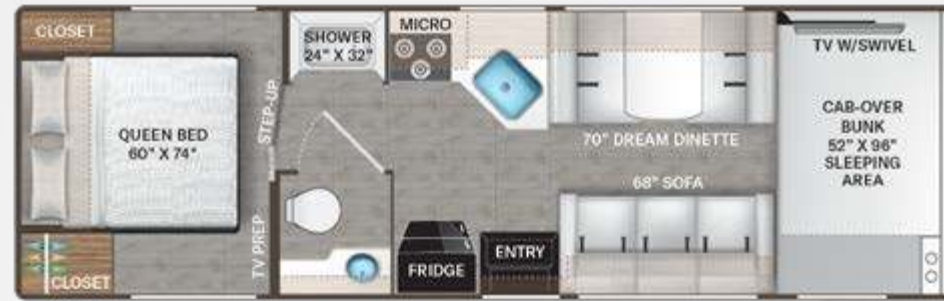

Exteriors

Floor Plans

28A

Interiors

OPTIONAL MALIBU COLLECTION

Option Available on Select Floor Plans:

OPTIONAL THEATER SEATING

Use your phone's camera to find out more information. Just scan the code!

FOUR WINDS