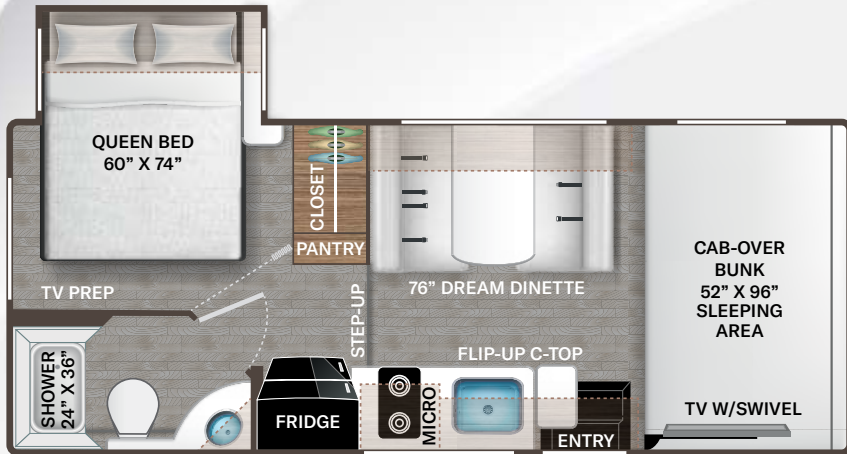

Use your phone's camera to find out more information. Just scan the code!

P.O. Box 1486, Elkhart, IN 46515
Sales Department: 800.860.5658

FOUR WINDS

Floor Plans

Interiors

OPTIONAL MALIBU COLLECTION

Exteriors