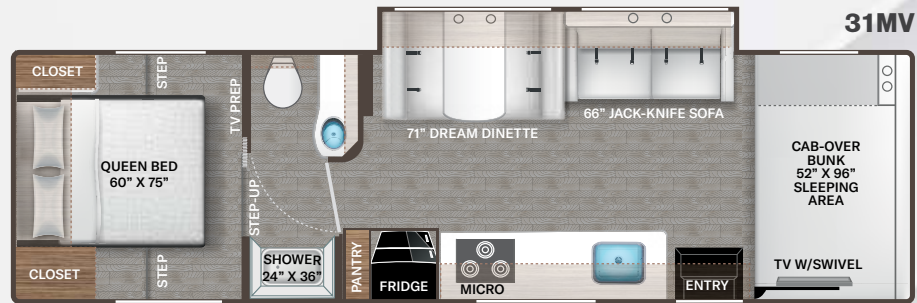

OPTIONAL EXTERIOR TV

OPTIONAL EXTERIOR KITCHEN