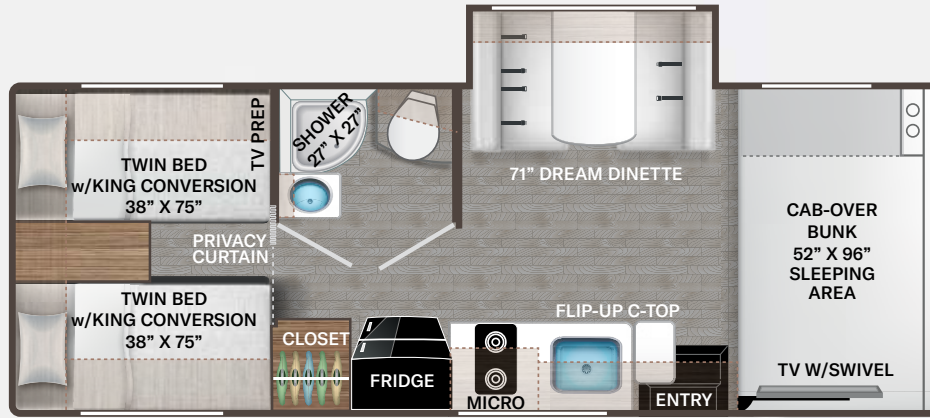

Floor Plans