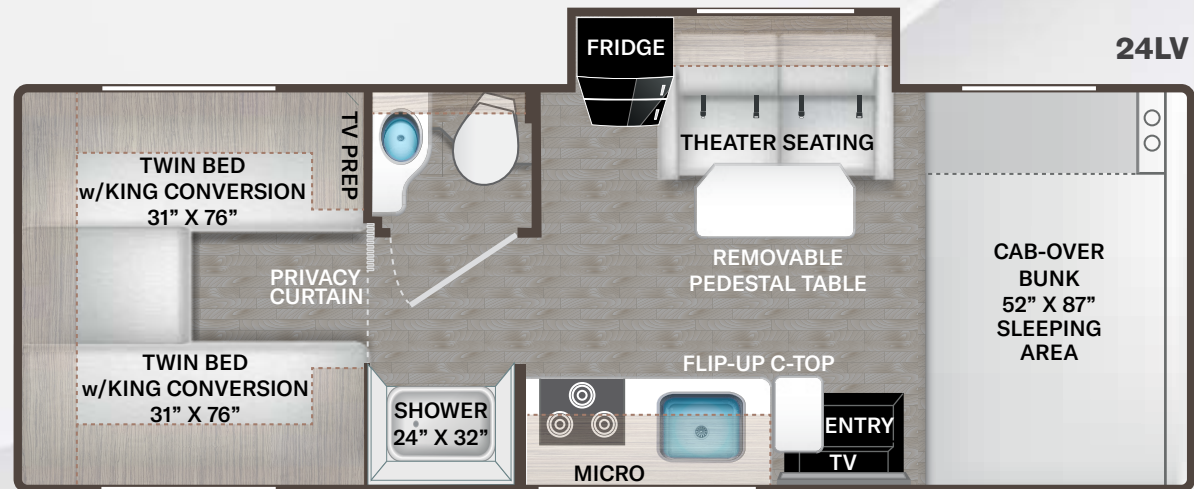

## Floor Plans

## INTERIOR

- 84" Interior Ceiling Height
- Hard Vinyl Ceiling
- Ceiling Ducted Air Conditioning System
- Rubber Tread Entry Steps with Step Well Light
- Residential Vinyl Flooring
- Cab-Over Sleeping Area with Cup Holders, and Telescoping Bunk Ladder
- Leatherette Dream Dinette® Booth (24LT)
- Single Child Safety Tether in Dinette (24LT)
- Leatherette Sofa with Queen Size Murphy Bed Conversion (24LT)
- Leatherette Theater Seating with Footrests (24LV)
- Removable Pedestal Table (24LV)
- Coastline Grey Cabinetry with Flat Panel Upper Cabinet Doors with Decorative Glass Inserts in Kitchen Overhead Cabinet Doors and Black Nickel Finish Hardware
- Pressed Laminate Countertops
- LED Lighting
- Premium Window Privacy Roller Shades
- Full Extension Soft Close Metal Ball-Bearing Drawer Guides
- Wireless Phone Charger with USB Plug on Dinette Table Top (24LT)
- Wall Cubby with Securing Net & USB Charging Port

## BEDROOM & BATHROOM

- Queen Size Murphy Bed (24LT)
- Fabric Covered Twin Beds - Converts to Full Unit Width Bed (24LV)
- Headboard, Bedspread & Pillow Shams (24LT)
- Headboard & Pillow Shams (24LV)
- Bedroom 12V Outlet for CPAP Machine
- Bedroom USB Power Charging Center for Electronics
- Shower with Curved Anti-Microbial Shower Curtain
- Skylight in Shower
- Robe/Towel Hooks in Bathroom
- Power Bath Vent with Wall Switch
- Foot Flush Toilet
- Stainless Steel Bathroom Sink
- Brushed Nickel Bathroom Faucet and Hardware

## ENTERTAINMENT

- 32" Smart TV in Living Area on Swing Out (24LT)
- 32" Smart TV in Living Area on Swivel Over Entry Door (24LV)
- Bedroom TV Prep (24LV)
- Satellite Mounting Backer in Roof
- Winegard® ConnecT™ 2.0 WiFi / 4G / TV Antenna