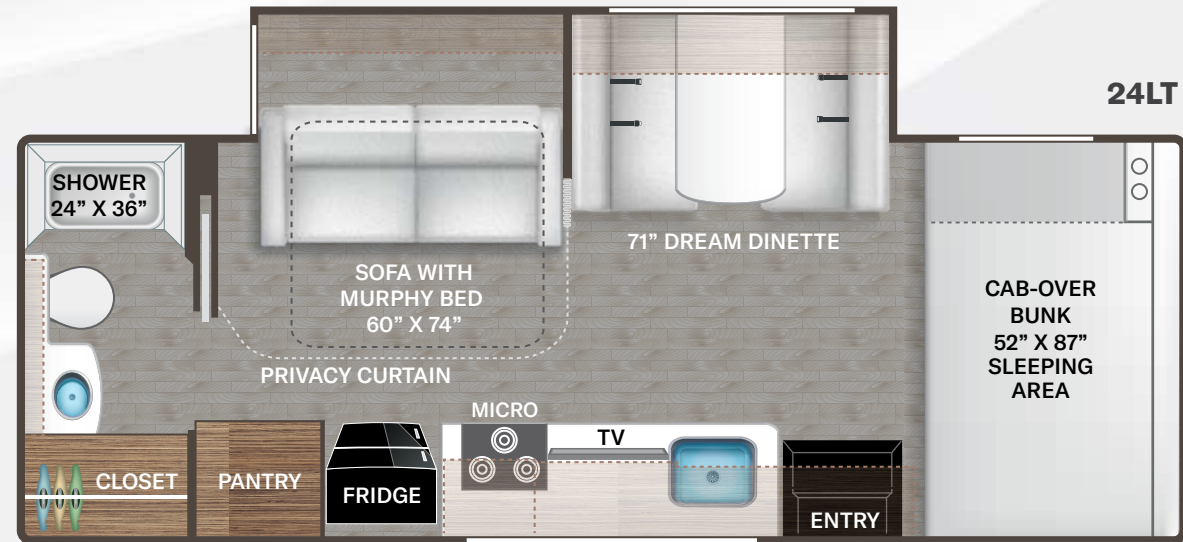

## Floor Plans

## INTERIOR

- 84" Interior Ceiling Height
- Hard Vinyl Ceiling
- Ceiling Ducted Air Conditioning System
- Rubber Tread Entry Steps with Step Well Light
- Residential Vinyl Flooring
- Cab-Over Sleeping Area with Cup Holders, and Telescoping Bunk Ladder
- Leatherette Dream Dinette® Booth (24LT)
- Single Child Safety Tether in Dinette (24LT)
- Leatherette Sofa with Queen Size Murphy Bed Conversion (24LT)
- Leatherette Theater Seating with Footrests (24LV)
- Removable Pedestal Table (24LV)
- Coastline Grey Cabinetry with Flat Panel Upper Cabinet Doors with Decorative Glass Inserts in Kitchen Overhead Cabinet Doors and Black Nickel Finish Hardware
- Pressed Laminate Countertops
- LED Lighting
- Premium Window Privacy Roller Shades
- Full Extension Soft Close Metal Ball-Bearing Drawer Guides
- Wireless Phone Charger with USB Plug on Dinette Table Top (24LT)
- Wall Cubby with Securing Net & USB Charging Port

## BEDROOM & BATHROOM

- Queen Size Murphy Bed (24LT)
- Fabric Covered Twin Beds - Converts to Full Unit Width Bed (24LV)
- Headboard, Bedspread & Pillow Shams (24LT)
- Headboard & Pillow Shams (24LV)
- Bedroom 12V Outlet for CPAP Machine
- Bedroom USB Power Charging Center for Electronics
- Shower with Curved Anti-Microbial Shower Curtain
- Skylight in Shower
- Robe/Towel Hooks in Bathroom
- Power Bath Vent with Wall Switch
- Foot Flush Toilet
- Stainless Steel Bathroom Sink
- Brushed Nickel Bathroom Faucet and Hardware

## BEDROOM & BATHROOM OPTION

- 12-volt Attic Fan with Cover in Bedroom